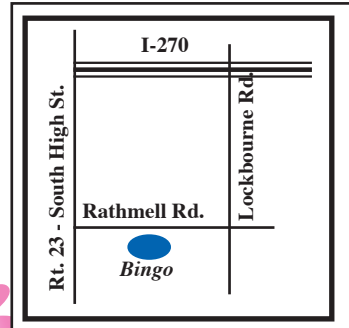

* Large Parking Lot * Police Security *
VISA, MASTERCARD & ATM

Lic. #0093-34